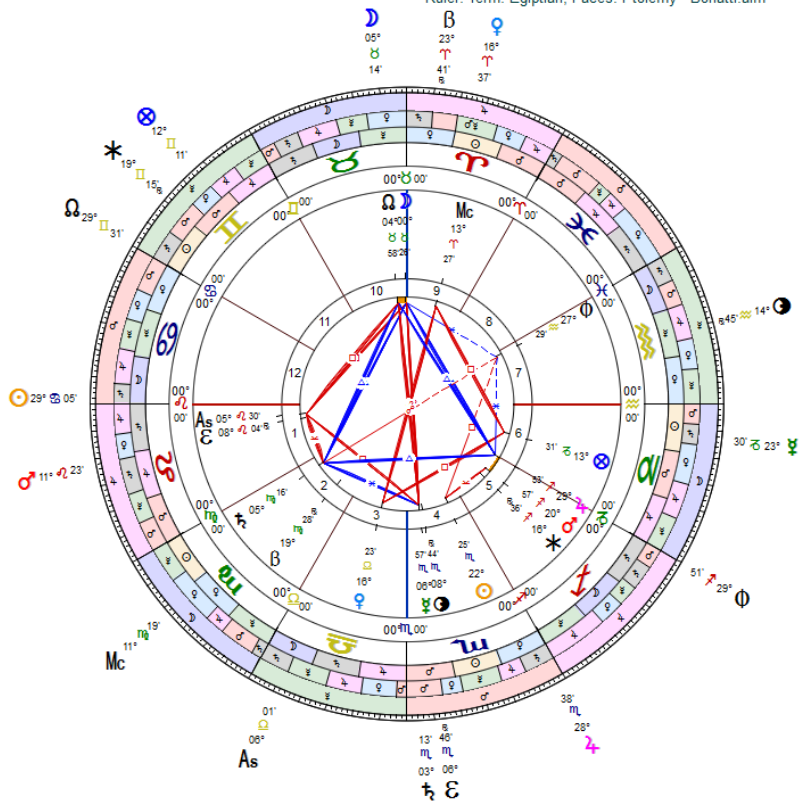

Circular Chart Options for Colors in Face, Terms and Triplicities

2. New Presentation for Decanates and Dodecatemorias

Radix-Dodecatemorias (Manilus) | Wales Charles

14/11/1948 | GMT:21:14:39
 London/UK | N51.30.00/W000.10.00
 Tropical | Geocentric |(H)Placidus

Ruler: Ptolemy, Exalt: Ptolemy, Trip: Doroteus
 Ruler: Term: Egiptian, Faces: Ptolemy - Bonatti.alm

Day's Master: Sun
 Hour's Master: Mercury

Radix

♁	22°25'23	♄	4
☾	0°26'12	♁	10
♄	6°57'28	♄	4
♂	16°23'4	♂	3
♁	20°56'56	♁	5
♂	29°53'8	♂	5
♄	5°16'3	♄	2
♁	4°57'35	♁	10
Mc	13°26'36	♁	9
As	5°30'4	♁	1
♁	13°30'53	♁	6
♂	8°43'45R	♂	4
♂	16°36'15R	♂	5
♂	19°28'26R	♂	2
♂	8°3'52R	♂	1
♁	27°29'15	♁	7

Dodecatemorias

♁	29°4'36	♁	12
♁	5°14'24	♁	10
♄	23°29'36	♄	6
♂	16°36'48	♂	9
♁	11°23'12	♁	1
♂	28°37'36	♂	4
♁	29°31'0	♁	11
♄	3°12'36	♄	4
♁	11°19'12	♁	2
As	6°0'48	♁	3
♁	12°10'36	♁	11
♂	14°45'48	♂	7
♂	19°15'0R	♂	11
♂	23°41'12R	♂	9
♁	6°46'24R	♁	4
♁	29°51'0	♁	5