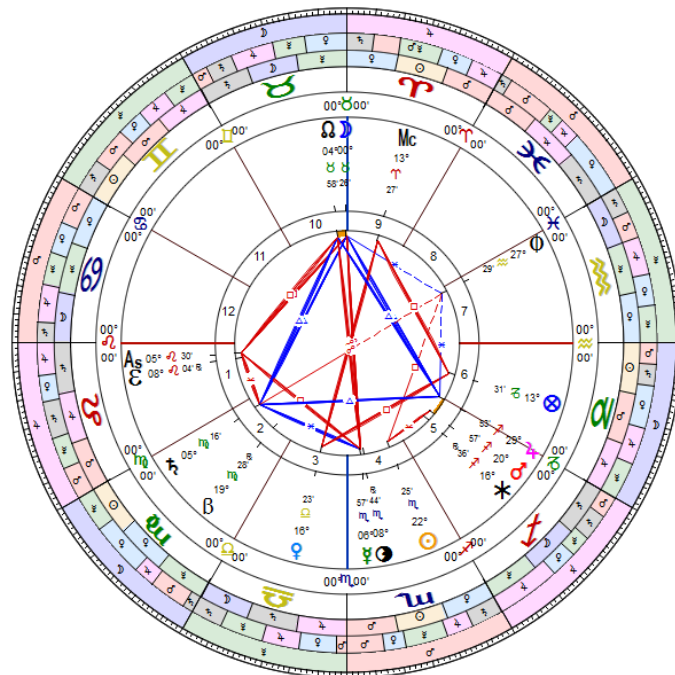

Circumambulations Bounds | Wales Charles

14/11/1948 | GMT:21:14:39
London/UK | N51.30.00/W000.10.00
Tropical | Geocentric (H)Placidus

Ruler: Ptolemy, Exalt: Ptolemy, Trip: Doroteus
Ruler: Term: Egiptian, Faces: Ptolemy - Bonatti.alm

Day's Master: Sun
Hour's Master: Mercury

Hyleg: ☉

♄	Confin	14/11/ 1948
♄	In Confin	30/01/ 1951
♄	In Sign	24/06/ 1959
♄	In Confin	24/06/ 1959
♄	Sup	29/01/ 1966
♄	In Confin	06/06/ 1974
♄	Sup	13/11/ 1979
♄	In Confin	18/08/ 1980
♄	Sup	12/07/ 1985
♄	In Confin	04/08/ 1985
♄	In Confin	17/10/ 1991
♄	Sup	11/08/ 1996
♄	In Sign	02/10/ 1996
♄	In Confin	02/10/ 1996
♄	Inf	16/04/ 1997
♄	Sup	07/07/ 2001
♄	In Confin	11/01/ 2003
♄	Sup	29/10/ 2357
♄	In Confin	26/12/ 2363
♄	Sup	26/01/ 2366
♄	In Confin	24/12/ 2370
♄	Sup	09/05/ 2371
♄	In Confin	24/06/ 2374
♄	In Sign	23/12/ 2377
♄	In Confin	23/12/ 2377
♄	Inf	10/05/ 2378
♄	Sup	15/01/ 2382
♄	In Confin	24/01/ 2382
♄	In Confin	16/06/ 2385
♄	Sup	16/05/ 2387
♄	In Confin	31/05/ 2389
♄	Sup	13/12/ 2389
♄	Sup	14/10/ 2390
♄	In Confin	29/03/ 2392
♄	Sup	02/01/ 2395
♄	In Sign	25/01/ 2395
♄	In Confin	25/01/ 2395
♄	Inf	25/04/ 2395

♄	Inf	24/05/ 2397
♄	Sup	14/02/ 2398
♄	In Confin	18/04/ 2400
♄	In Confin	08/01/ 2402
♄	In Confin	25/04/ 2403
♄	Sup	26/02/ 2404
♄	Sup	15/10/ 2404