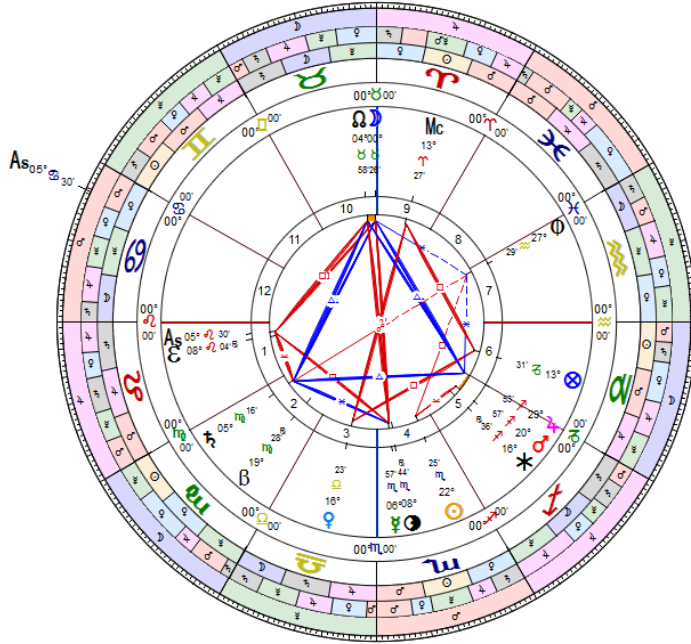

4. New Tools. Annual, Monthly, and Daily Profection.

Includes option to direct any point or angle of the chart in Double or simple Wheel presentation

Profections-Daily(25/03/2019) | Wales Charles [70 Years, 4 Months, 9 Days]

14/11/1948 | GMT:21:14:39
London/UK | N51.30.00/W000.10.00
Tropical | Geocentric (H)Placidus

Ruler: Ptolemy, Exalt: Ptolemy, Trip: Doroteus
Ruler: Term: Egyptian, Faces: Ptolemy - Bonatti.alm

Day's Master:Sun
Hour's Master:Mercury

House	Ruler	Almuten
House 1	☉	☉/♂
House 2	♋	♋
House 3	♌	♌
House 4	♍	♍
House 5	♎	♎
House 6	♏	♏
House 7	♐	♐/♏
House 8	♑	♑
House 9	♒	♒
House 10	♓	♓/♒
House 11	♈	♈
House 12	♉	♉/♏

	Rul	Hou	Exl	Trn	Ter	Fac	Det	Fal
☉	♈	♈	♈	♈	♈	♈	♈	♈
☽	♏	♏	♏	♏	♏	♏	♏	♏
☿	♌	♌	♌	♌	♌	♌	♌	♌
♁	♈	♈	♈	♈	♈	♈	♈	♈
♂	♌	♌	♌	♌	♌	♌	♌	♌
♆	♏	♏	♏	♏	♏	♏	♏	♏
♁	♈	♈	♈	♈	♈	♈	♈	♈
♂	♌	♌	♌	♌	♌	♌	♌	♌
♆	♏	♏	♏	♏	♏	♏	♏	♏
♁	♈	♈	♈	♈	♈	♈	♈	♈
♂	♌	♌	♌	♌	♌	♌	♌	♌
♆	♏	♏	♏	♏	♏	♏	♏	♏
♁	♈	♈	♈	♈	♈	♈	♈	♈
♂	♌	♌	♌	♌	♌	♌	♌	♌
♆	♏	♏	♏	♏	♏	♏	♏	♏
♁	♈	♈	♈	♈	♈	♈	♈	♈
♂	♌	♌	♌	♌	♌	♌	♌	♌
♆	♏	♏	♏	♏	♏	♏	♏	♏