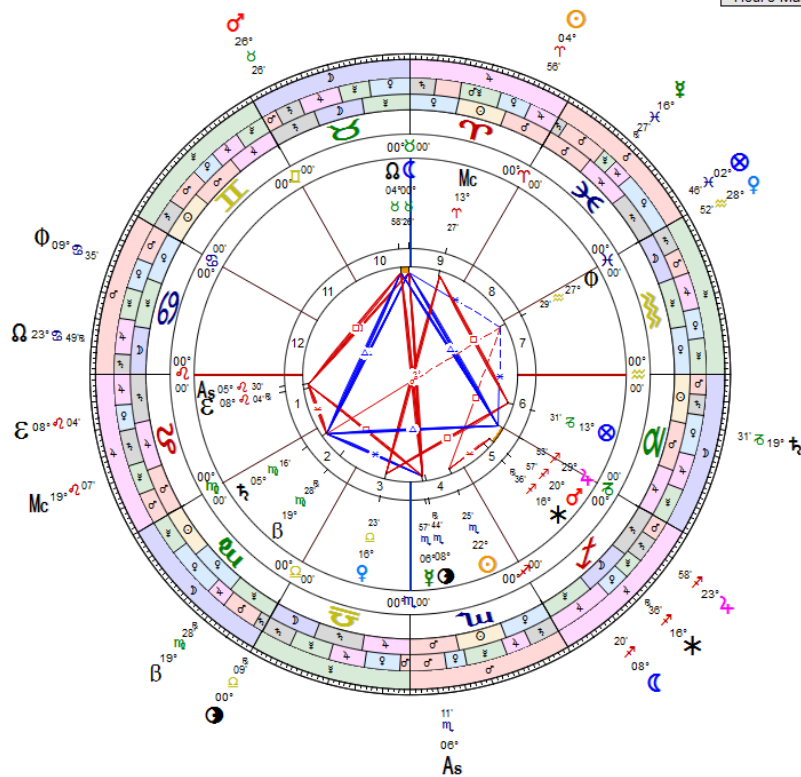

Transits[25/03/2019] | Wales Charles

14/11/1948 | GMT:21:14:39
London/UK | N51.30.00/W000.10.00
Tropical | Geocentric (H)Placidus

House	Ruler	Almuten
House 1	☉	☉/♃
House 2	♅	♅
House 3	♃	♃
House 4	♂	♂
House 5	♃	♃
House 6	♃	♃
House 7	♃	♅/♃
House 8	♃	♃
House 9	♂	♂
House 10	♃	♃/♅
House 11	♅	♅
House 12	♃	♃/♂

Ruler: Ptolemy, Exalt: Ptolemy, Trip: Doroteus
Ruler: Term: Egiptian, Faces: Ptolemy - Bonatti.alm

Day's Master: Sun
Hour's Master: Mercury

	Rul	Hou	Exl	Tri	Ter	Fac	Det	Fal
☉	♂	♂	♃	♃	♃	♃	♃	♃
☽	♂	♂	♃	♃	♃	♃	♃	♃
♃	♂	♂	♃	♃	♃	♃	♃	♃
♅	♂	♂	♃	♃	♃	♃	♃	♃
♂	♂	♂	♃	♃	♃	♃	♃	♃
♂	♂	♂	♃	♃	♃	♃	♃	♃
♂	♂	♂	♃	♃	♃	♃	♃	♃
♂	♂	♂	♃	♃	♃	♃	♃	♃
♂	♂	♂	♃	♃	♃	♃	♃	♃
♂	♂	♂	♃	♃	♃	♃	♃	♃
♂	♂	♂	♃	♃	♃	♃	♃	♃
♂	♂	♂	♃	♃	♃	♃	♃	♃
♂	♂	♂	♃	♃	♃	♃	♃	♃