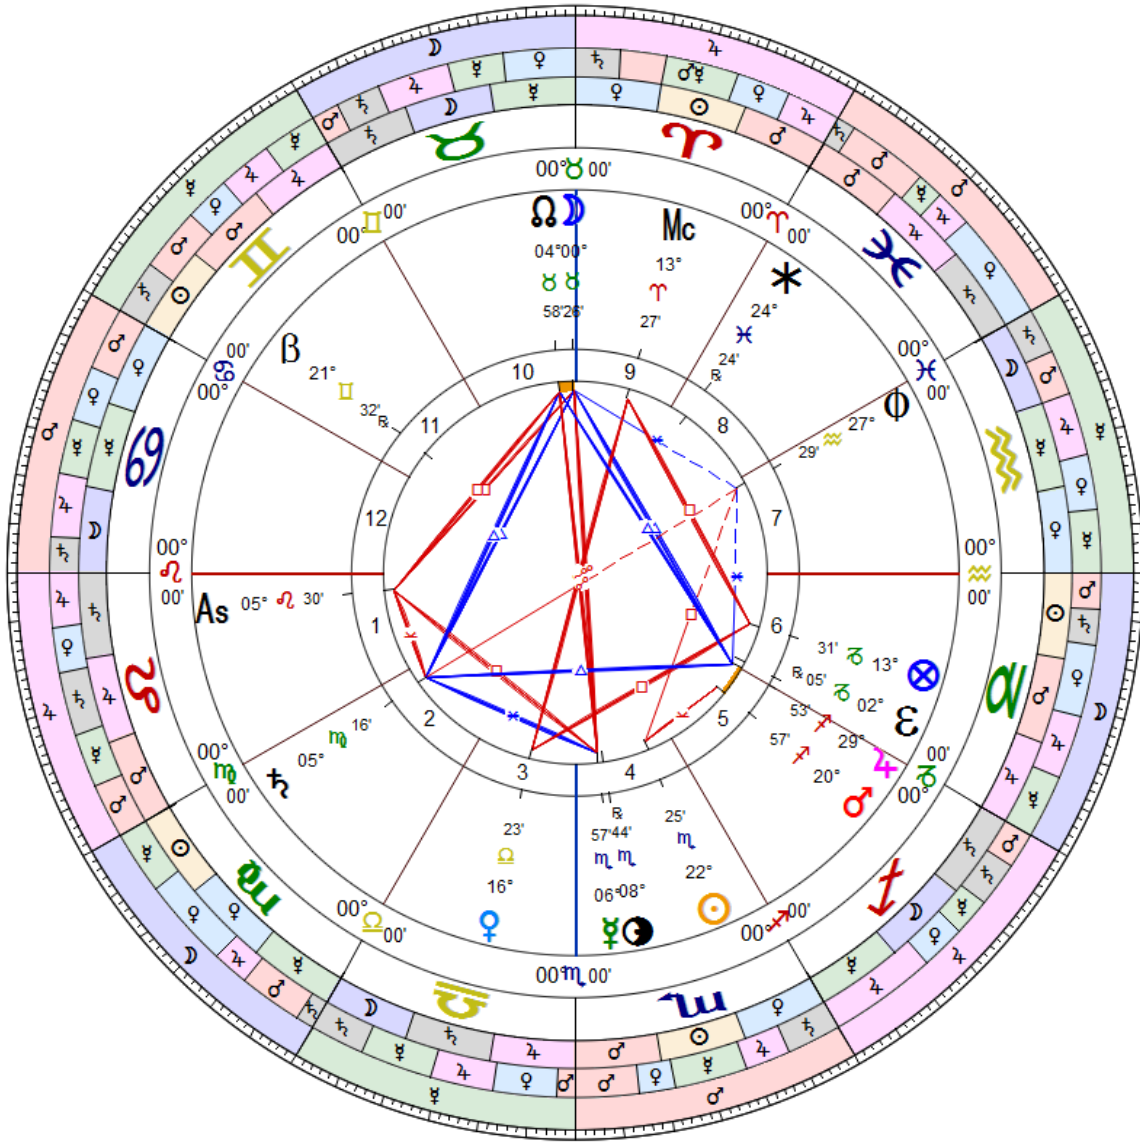

Circular Chart Options for Colors in Face, Terms and Triplicities

2. New Presentation for Decanates and Dodecatemorias

Radix-Dodecatemorias (Manilus) | Wales Charles

14/11/1948 | GMT:21:14:39
 London/UK | N51.30.00/W000.10.00
 Tropical | Geocentric |(H)Placidus

Ruler: Ptolemy, Exalt: Ptolemy, Trip: Doroteus
 Ruler: Term: Egiptian, Faces: Ptolemy - Bonatti.alm

Day's Master: Sun
 Hour's Master: Mercury

Radix

♁	22°25'23	♄	4
☾	0°26'12	♁	10
♄	6°57'28	♄	4
♂	16°23'4	♂	3
♁	20°56'56	♁	5
♂	29°53'8	♂	5
♄	5°16'3	♄	2
♁	4°57'35	♁	10
Mc	13°26'36	♁	9
As	5°30'4	♁	1
♁	13°30'53	♁	6
♂	8°43'45R	♂	4
♂	16°36'15R	♂	5
♂	19°28'26R	♂	2
♂	8°3'52R	♂	1
♁	27°29'15	♁	7